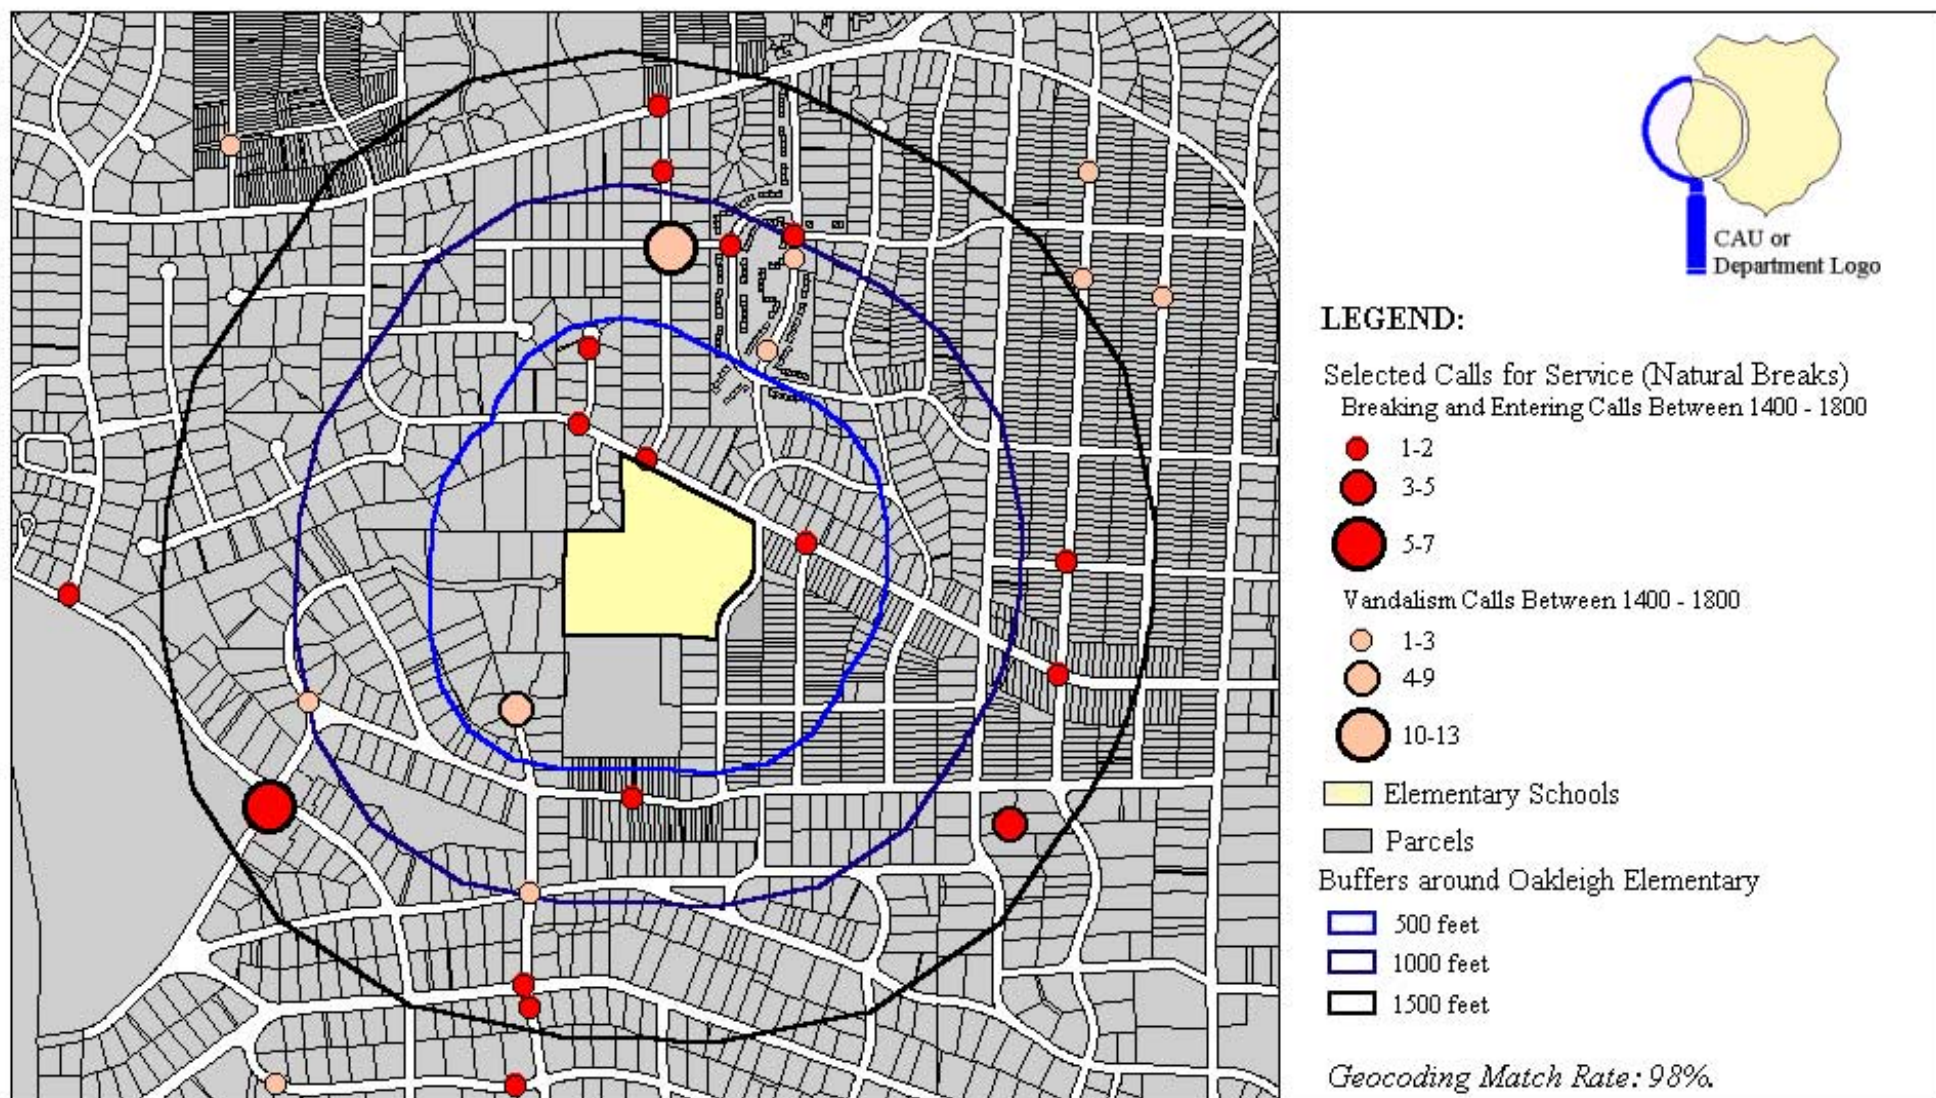

Selected Calls for Service within 1500 feet of Oakleigh Elementary

September 1, 2000 - May 31, 2001

0.5 0 0.5 1 1.5 Miles

Map prepared by the Crime Analysis Unit on [Date].